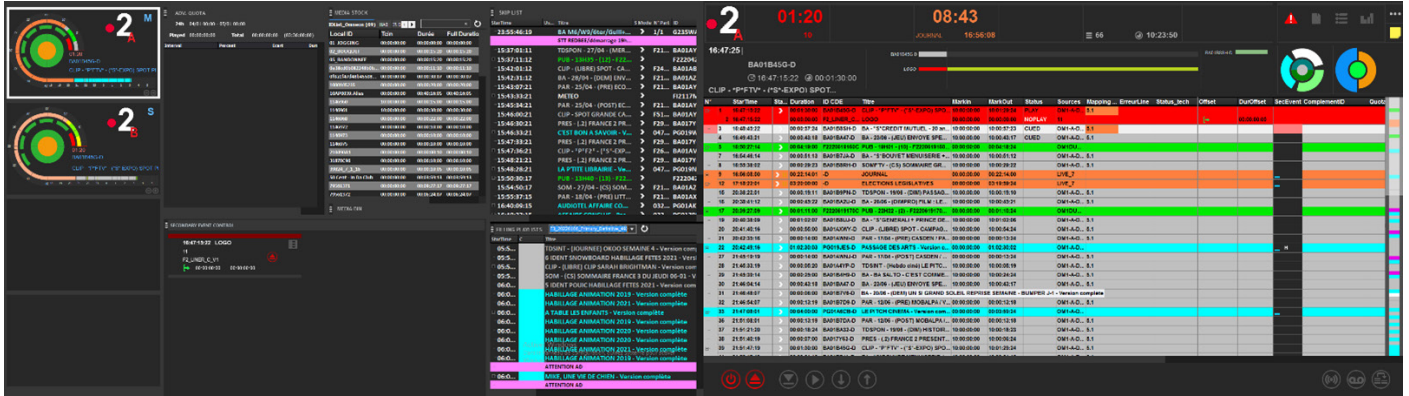

User interface

Based on cognitive broadcast intelligence, this new generation playout automation system, processes systematically all the defined workflows.

Monitoring & Pure Interface

Monitor your channel through a non-linear timeline in a pure environment!

When the timeline starts to curve, it shows the next 45 minutes of your playlist. In one wink you can see all the key categories (commercials, live ...) on this timeline. But moreover, the inner circle is a technical (device control) and editorial supervision tool!

Finally a pure environment: if nothing happens on your channel, there is no need to see pop-ups and hear bells clinging. In this system, when there is a warning, the operator won't miss it. That is monitoring in the 21st century.

PHOENIX V4 BROADCAST AUTOMATION

Customizable interface

Define your own user interface!

The interface is divided in slots. The customer decides what these slots will contain. That can be a mix of 16 automation channels, the media library, the secondary events, the advertising quota, the skip list or supervision of all the controlled broadcast devices.