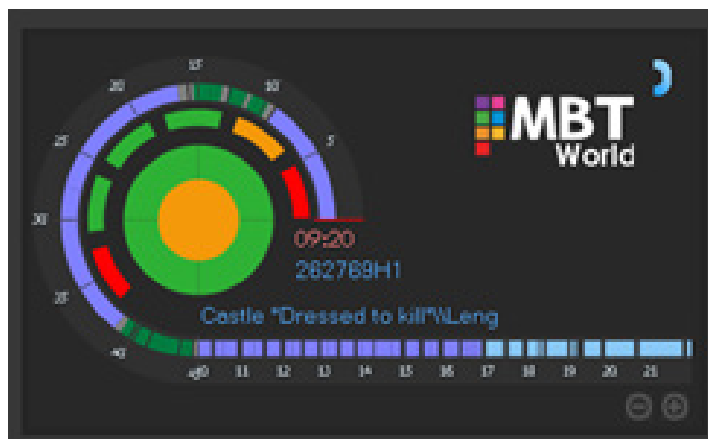

Monitoring & Pure Interface

Monitor your channel through a non-linear timeline in a pure environment!

When the timeline starts to curve, it shows the next 45 minutes of your playlist. In one wink you can see all the key categories (commercials, live ...) on this timeline. But moreover, the inner circle is a technical (device control) and editorial supervision tool!

Finally a pure environment: if nothing happens on your channel, there is no need to see pop-ups and hear bells clinging. In this system, when there is a warning, the operator won't miss it. That is monitoring in the 21st century.