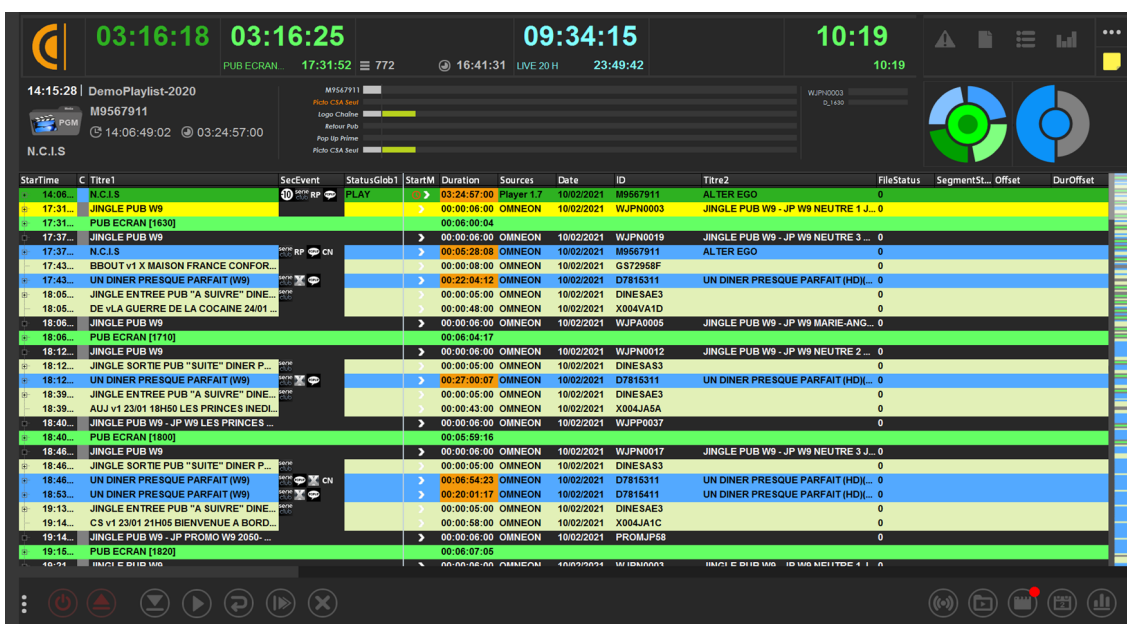

PHOENIX V4 BROADCAST AUTOMATION

Phoenix

MEDIA & BROADCAST TECHNOLOGIES ® (MBT) presents a major version of its playout automation system Phoenix, creating the first real multi-channel playout operating and monitoring system that is ready for the challenges of the 21st century.

User interface

Based on cognitive broadcast intelligence, this new generation playout automation system, processes systematically all the defined workflows.

Monitoring & Pure Interface

Monitor your channel through a non-linear timeline in a pure environment!

When the timeline starts to curve, it shows the next 45 minutes of your playlist. In one wink you can see all the key categories (commercials, live ...) on this timeline. But moreover, the inner circle is a technical (device control) and editorial supervision tool!

PHOENIX V4 BROADCAST AUTOMATION

Customizable interface

Define your own user interface!

The interface is divided in slots. The customer decides what these slots will contain. That can be a mix of 16 automation channels, the media library, the secondary events, the advertising quota, the skip list or supervision of all the controlled broadcast devices.